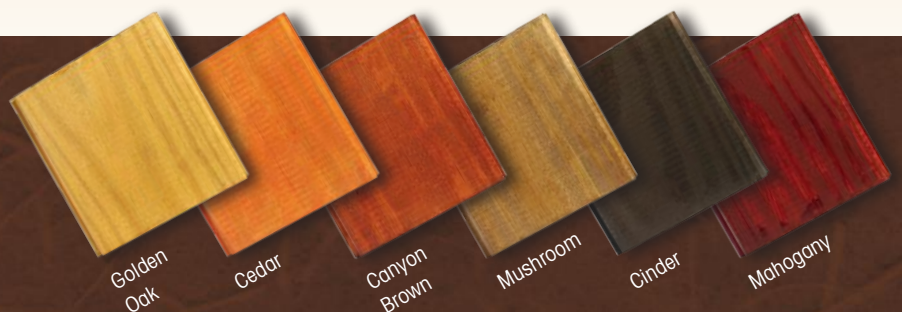

Dutch Lap Siding

Cellular Vinyl Siding

WOOD COLOR SIDING OPTIONS

Pine & Cedar Stain Colors

Natural - No Stain (standard for wood)

Pine Paint Colors

Paint not recommended for cedar units

ACCESSORIES

The rafters are made of double 2x southern yellow pine boards to carry the heavier snow loads. The roof decking is made from beautiful southern yellow pine 1x6s for additional durability and charm. They are covered with a 30-year asphalt shingle as standard.

ACCESSORIES

Cupola

WOOD STAIN OPTIONS

Natural - No Stain (standard for wood)

Available Sizes

Octagon Only

10', 12', 14', 16', 18' & 20'