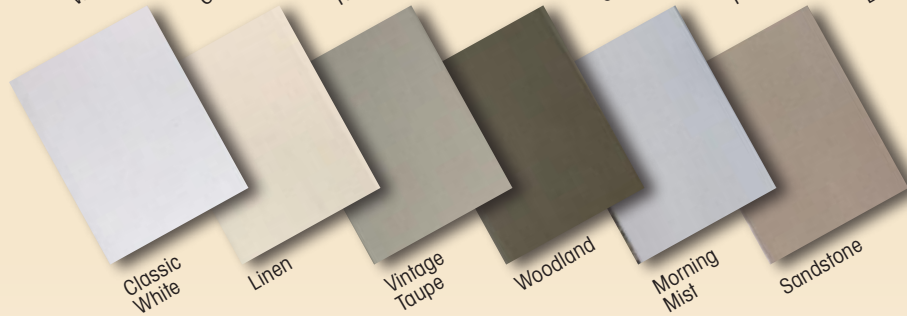

STANDARD SIZES

Rectangle Only:

10'x10', 10'x12', 10'x14', 10'x16', 10'x18', 10'x20', 12'x12', 12'x14', 12'x16', 12'x18', 12'x20', 12'x24', 14'x14', 14'x16', 14'x18', 14'x20', 14'x24', & 14'x28'

VINYL COLOR SIDING OPTIONS

Dutch Lap Siding

Cellular Vinyl Siding

WOOD COLOR SIDING OPTIONS

Pine & Cedar Stain Colors

Natural - No Stain (standard for wood)

Pine Paint Colors

Paint not recommended for cedar units

ACCESSORIES