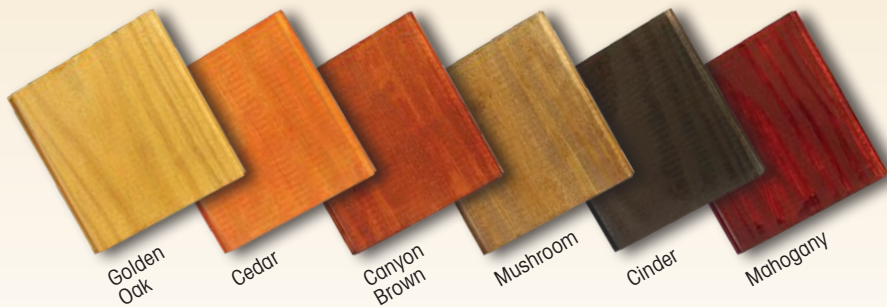

STANDARD SIZES

Rectangle Only:

10'x10', 10'x12', 10'x14', 10'x16', 10'x18', 10'x20', 12'x12', 12'x14', 12'x16', 12'x18', 12'x20', 12'x24', 14'x14', 14'x16', 14'x18', 14'x20', 14'x24', & 14'x28'

VINYL COLOR SIDING OPTIONS

Dutch Lap Siding

Cellular Vinyl Siding

WOOD COLOR SIDING OPTIONS

Pine & Cedar Stain Colors

Natural - No Stain (standard for wood)

Pine Paint Colors

Paint not recommended for cedar units

ACCESSORIES