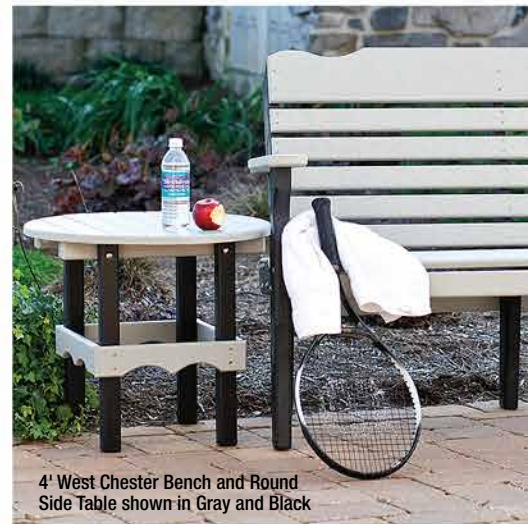

4' West Chester Swing Shown in White

5' West Chester Glider and Round Side Table shown in Brown

4' West Chester Bench and Round Side Table shown in Gray and Black

West Chester

“for the everyday moments”

With its simple design and straight lines, the West Chester is ideal for any setting. The West Chester benches, swings and gliders are all available in 4' and 5' lengths.