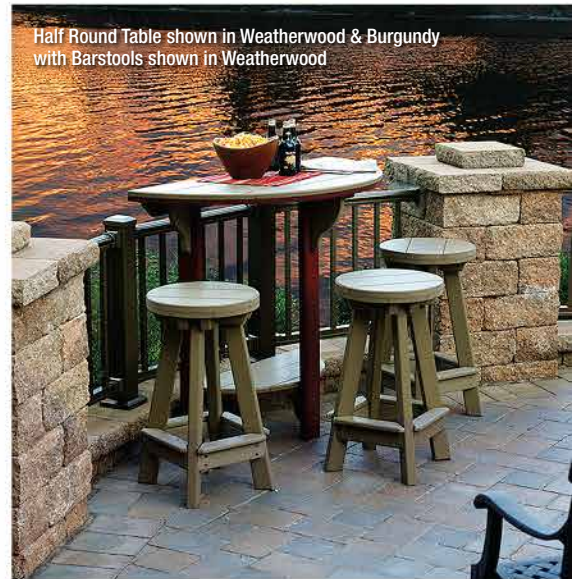

Island and Barstools shown in Gray and Black

Half Round Table shown in Weatherwood & Burgundy with Barstools shown in Weatherwood