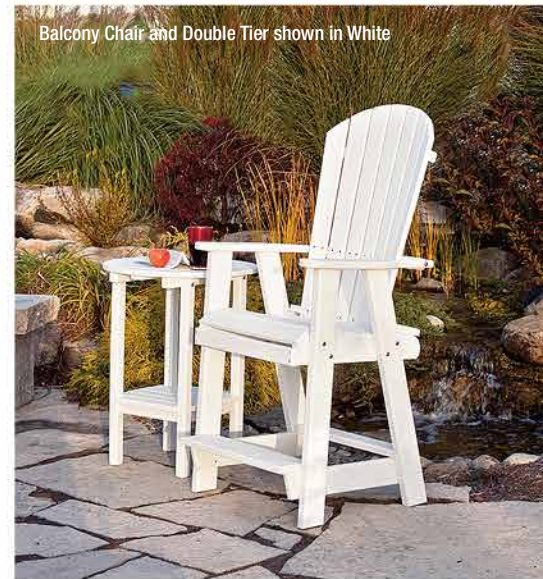

#742B 42" Table  
42" diameter x 39" High

#843B Square Table  
43" x 43" x 39" high

Balcony Settee shown in Rustic Nutmeg and Black

Balcony Settee shown in Weatherwood and Black

Balcony Chair and Double Tier shown in White