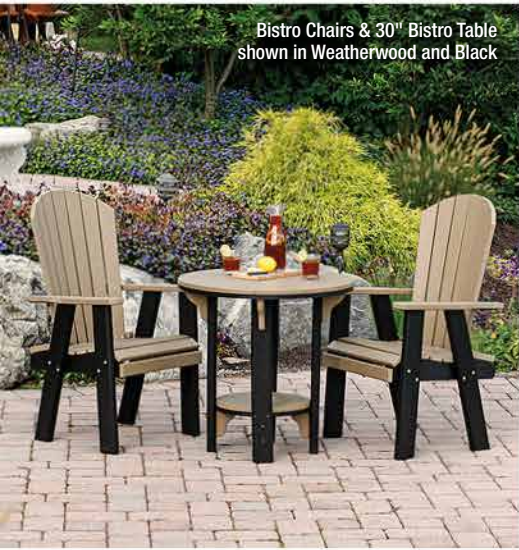

Dining Height (30")

Counter Height (36")

Bar Height (39")

Left: English Garden Chairs (220D & 221D) and 72" (872D) Dining Table shown in Weatherwood and Brown

Bistro Chairs & 30" Bistro Table  
shown in Weatherwood and Black