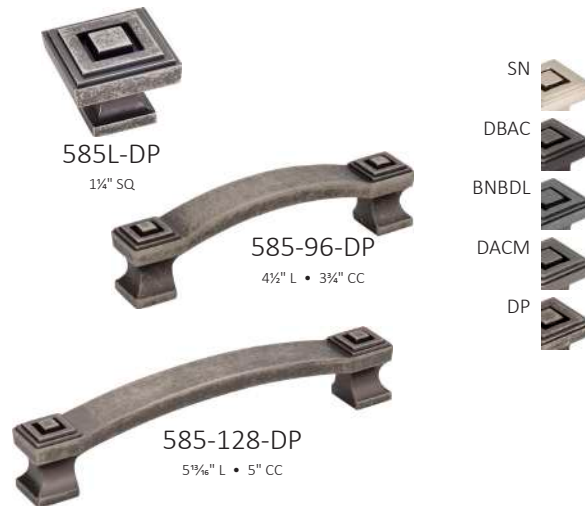

Legacy HARDWARE

Sometimes it's the little things that make the greatest statement.

IRON FORGE

DELMAR

BREMEN

REFINED RUSTIC

STICKLEY

TRADITIONAL

BAR PULLS

40515-ORB
5 $\frac{1}{2}$ " L • 3" CC

40517-ORB
7 $\frac{3}{4}$ " L • 5" CC

BAR PULLS

K3489-SN
4 $\frac{1}{2}$ " L • 3" CC

BAR PULLS

K1004
7 $\frac{3}{4}$ " L • 6 $\frac{1}{4}$ " CC

ZANE

3910-AB
1 3/8" Dia.

Z259-3-AB
3 1/8" L • 3" CC

POLISHED BRASS

K15
4" L • 3" CC

K1908
4" X 4" L • 3" CC

K1884 / K39
7/8" X 6 3/4"