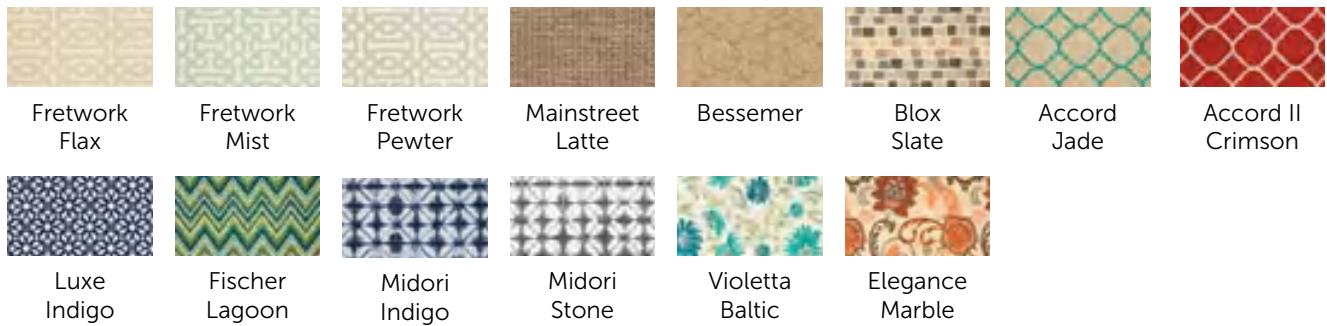

C Fabrics

D Fabrics

Sunbrella® is a registered trademark of Glen Raven, Inc.