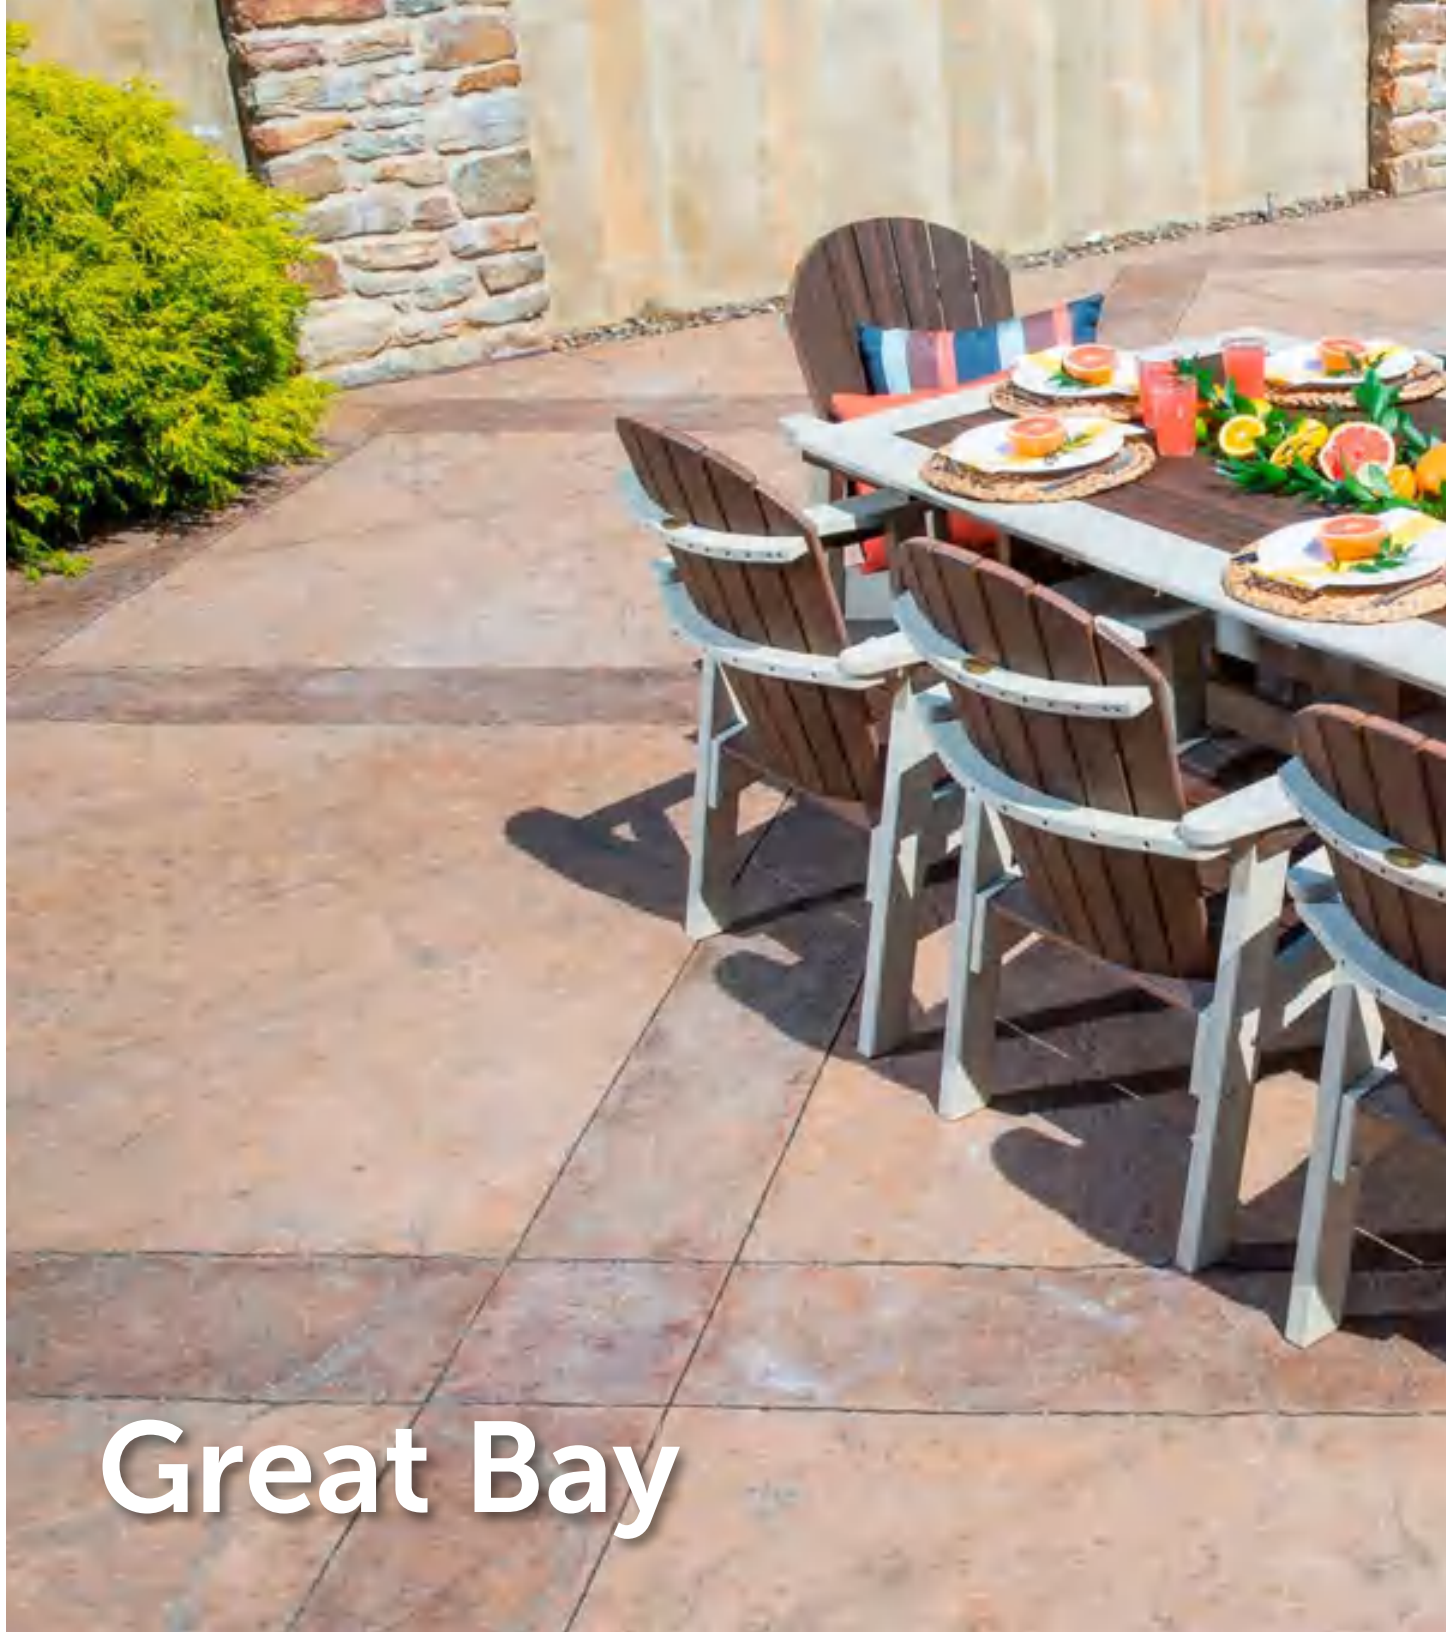

Brazilian
Walnut

Birch

Gateway
Fuse

Echo
Sangria

Great Bay