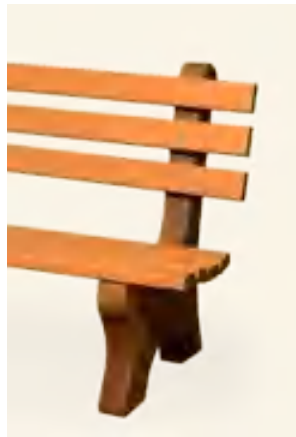

Park Benches

PA-Be
72" Poly Park Bench

Custom engraving is available
for all poly and wood products.

Concrete Legs in 3 Colors

Natural

Cinnamon

Espresso

Cabana
Regatta