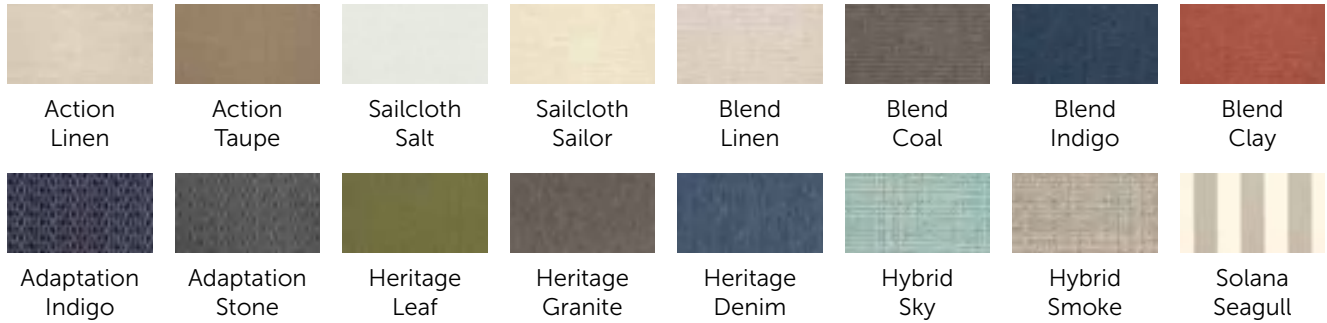

C Fabrics

D Fabrics

Sunbrella® is a registered trademark of Glen Raven, Inc.