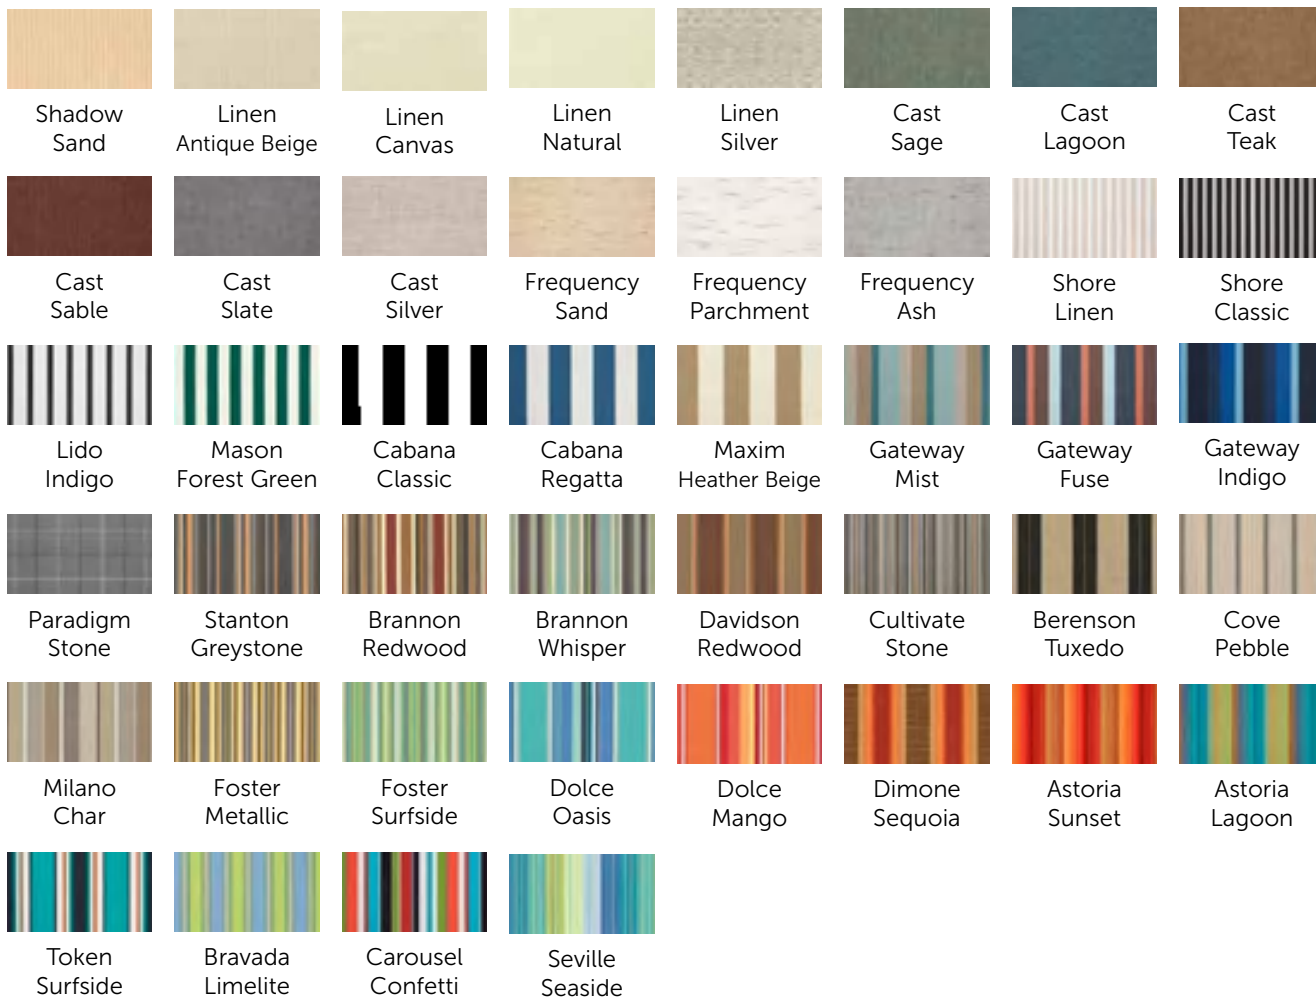

Pages 112-113

Wood Grain Poly

Driftwood Grey

Birch

Antique Mahogany

Walnut

Brazilian Walnut

Coastal Grey

26 Poly Colors + over 100 Fabric Colors

Solid Color Set

Two-tone Set

= myriads of possible combinations!

Mix & Match Set

Add Fabric for More Color!

B Fabrics

Canvas White	Canvas Natural	Canvas Birds Eye	Canvas Wheat	Canvas Buttercup	Canvas Sunflower	Canvas Tangerine	Canvas Rust
Canvas Terracotta	Canvas Jockey Red	Canvas Burgundy	Canvas Granite	Canvas Flax	Canvas Taupe	Canvas Coal	Canvas Black
Canvas Navy	Canvas True Blue	Canvas Capri	Canvas Sky Blue	Canvas Air Blue	Canvas Glacier	Canvas Aruba	Canvas Teal
Canvas Macaw	Canvas Fern	Canvas Forest Green	Canvas Henna	Canvas Melon	Canvas Logo Red	Spectrum Peacock	Spectrum Denim
Spectrum Cherry	Spectrum Grenadine	Spectrum Cayenne	Spectrum Daffodil	Spectrum Cilantro	Spectrum Eggshell	Dupione Papaya	Dupione Walnut
Dupione Latte	Dupione Deep Sea	Dupione Peridot	Dupione Aloe	Dupione Celeste	Echo Midnight	Echo Sangria	Shadow Snow